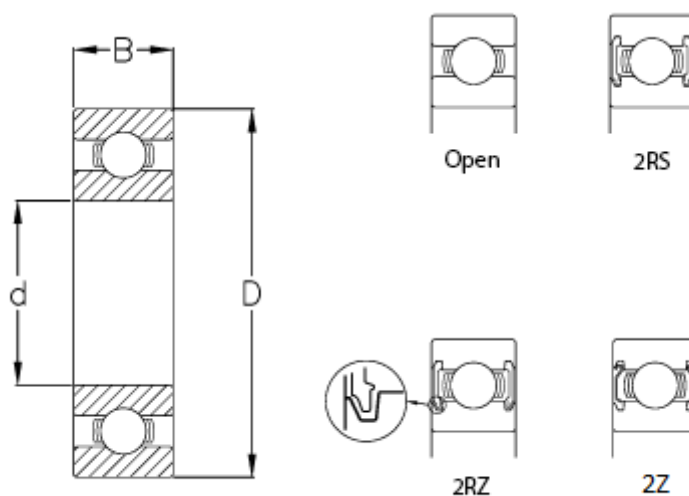

Data Sheet

Article number: 57960210002407

Description: CeramicSpeed hybrid bearing Insulate sealed
6020-2RS/CSB

Measures

B	= 24
Ball grade	= 5
C (KN)	= 63.7
C0	= 54
d	= 100
D	= 150
Max rpm.	= 2600
Type	= 6020